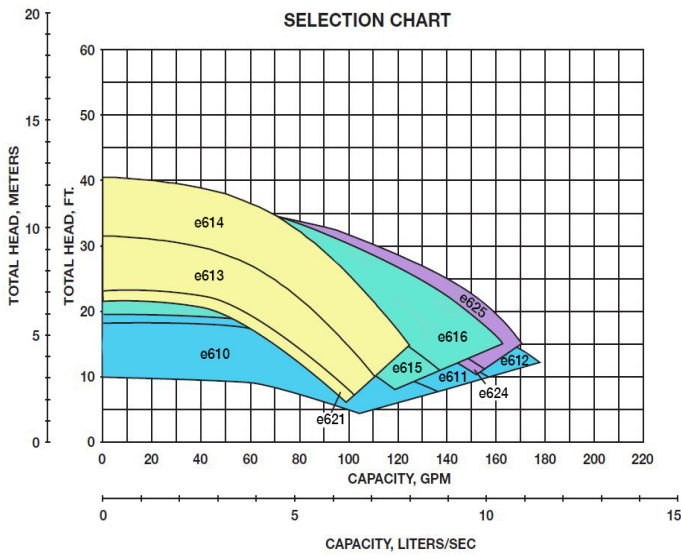

SPECIFICATIONS

FLOW _____ HEAD _____
 HP _____ RPM _____
 VOLTS _____
 CYCLE _____ PHASE _____

MATERIALS OF CONSTRUCTION/FEATURES

- 1750 RPM ODP MOTOR
- FACTORY TESTED
- THREE YEAR WARRANTY
- UNITIZED INTERNAL SELF-FLUSHING MECHANICAL SEAL
- 175 PSI (12bar) MAX.W.P
- XL-11® BEARING LUBRICATION SYSTEM
- EPR/CARBON/CILICON CARBIDE SEAL (-10°F TO 250°F)
- BRONZE FITTED OR ALL BRONZE CONSTRUCTION

Series e-60 Stock Centrifugal Pump Submittal

B-143.18

MODEL	SUCTION AND DISCHARGE SIZE INCHES NPT	PUMP DIMENSIONS IN INCHES (MM)									
		F	G	K	L	M	N	P	R	S	T
E601,E602 & E603	1	6.44 (164)	3.44 (87)	3.62 (92)	1.38 (35)	2.5 (64)	7.5 (191)	0.75 (19)	5 (127)	6 (152)	11
E604,E605 & E606	1.25	6.44 (164)	3.44 (87)	3.62 (92)	1.38 (35)	2.5 (64)	7.5 (191)	0.75 (19)	5 (127)	6 (152)	11
E607,E608 & E609	1.5	6.56 (167)	3.62 (92)	3.75 (95)	1.38 (35)	2.75 (70)	7.88 (200)	0.75 (19)	5 (127)	6.5 (165)	11.5
E613,E614 & E621	1.5	6.69 (170)	3.44 (87)	4.06 (103)	1 (25)	3.56 (90)	8.56 (217)	0.75 (19)	6.5 (165)	7 (178)	13.5
E617,E618,E622 & E623	1.5	9.38 (238)	3.25 (83)	4.62 (117)	1 (25)	3.88 (99)	9.5 (241)	0.75 (19)	6.5 (165)	7 (178)	13.5
E610,E611 & E612	2	6.69 (170)	3.75 (95)	3.75 (95)	1.38 (35)	2.88 (73)	8 (203)	0.81 (21)	5 (127)	6.5 (165)	11.5
E615,E616	2	6.94 (176)	3.5 (89)	4.38 (111)	1 (25)	4 (102)	9.38 (238)	0.81 (21)	6.5 (165)	7 (178)	13.5
E619,E620 & E624	2	9.38 (238)	3.5 (89)	4.75 (121)	1 (25)	4.12 (105)	9.88 (251)	0.81 (21)	6.5 (165)	7.5 (191)	14