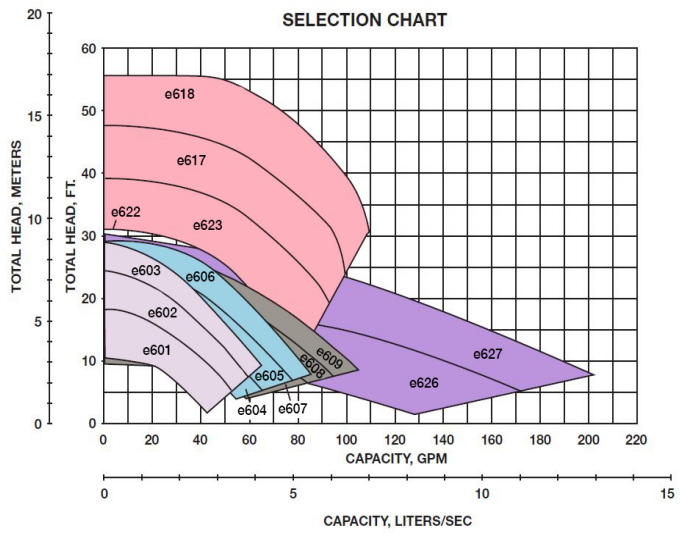

SPECIFICATIONS

FLOW _____ HEAD _____
 HP _____ RPM _____
 VOLTS _____
 CYCLE _____ PHASE _____

MATERIALS OF CONSTRUCTION/FEATURES

- 1750 RPM ODP MOTOR
- FACTORY TESTED
- THREE YEAR WARRANTY
- UNITIZED INTERNAL SELF-FLUSHING MECHANICAL SEAL
- 175 PSI (12bar) MAX.W.P
- XL-11® BEARING LUBRICATION SYSTEM
- EPR/CARBON/CILICON CARBIDE SEAL (-10°F TO 250°F)
- BRONZE FITTED OR ALL BRONZE CONSTRUCTION

Series e-60 Stock Centrifugal Pump Submittal

B-143.18

MODEL	SUCTION AND DISCHARGE SIZE INCHES NPT	PUMP DIMENSIONS IN INCHES (MM)									
		F	G	K	L	M	N	P	R	S	T
E601,E602 & E603	1	6.44 (164)	3.44 (87)	3.62 (92)	1.38 (35)	2.5 (64)	7.5 (191)	0.75 (19)	5 (127)	6 (152)	11
E604,E605 & E606	1.25	6.44 (164)	3.44 (87)	3.62 (92)	1.38 (35)	2.5 (64)	7.5 (191)	0.75 (19)	5 (127)	6 (152)	11
E607,E608 & E609	1.5	6.56 (167)	3.62 (92)	3.75 (95)	1.38 (35)	2.75 (70)	7.88 (200)	0.75 (19)	5 (127)	6.5 (165)	11.5
E613,E614 & E621	1.5	6.69 (170)	3.44 (87)	4.06 (103)	1 (25)	3.56 (90)	8.56 (217)	0.75 (19)	6.5 (165)	7 (178)	13.5
E617,E618,E622 & E623	1.5	9.38 (238)	3.25 (83)	4.62 (117)	1 (25)	3.88 (99)	9.5 (241)	0.75 (19)	6.5 (165)	7 (178)	13.5
E610,E611 & E612	2	6.69 (170)	3.75 (95)	3.75 (95)	1.38 (35)	2.88 (73)	8 (203)	0.81 (21)	5 (127)	6.5 (165)	11.5
E615,E616	2	6.94 (176)	3.5 (89)	4.38 (111)	1 (25)	4 (102)	9.38 (238)	0.81 (21)	6.5 (165)	7 (178)	13.5
E619,E620 & E624	2	9.38 (238)	3.5 (89)	4.75 (121)	1 (25)	4.12 (105)	9.88 (251)	0.81 (21)	6.5 (165)	7.5 (191)	14