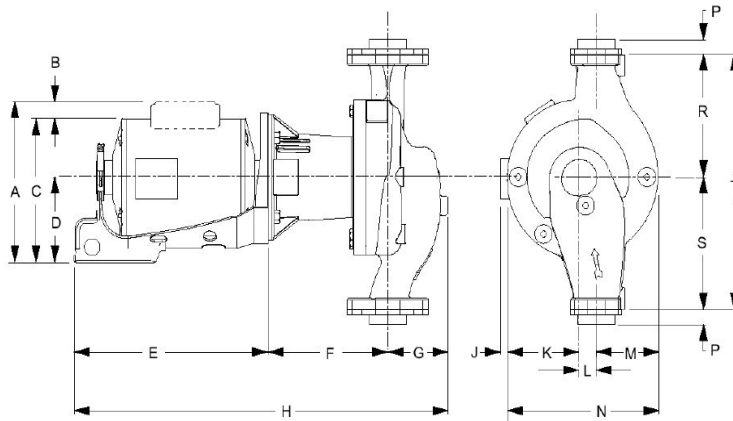

SPECIFICATIONS

FLOW _____ HEAD _____
 HP _____ RPM _____
 VOLTS _____
 CYCLE _____ PHASE _____

MATERIALS OF CONSTRUCTION/FEATURES

- 1750 RPM ODP MOTOR
- FACTORY TESTED
- THREE YEAR WARRANTY
- UNITIZED INTERNAL SELF-FLUSHING MECHANICAL SEAL
- 175 PSI (12bar) MAX.W.P
- XL-11® BEARING LUBRICATION SYSTEM
- EPR/CARBON/CILICON CARBIDE SEAL (-10°F TO 250°F)
- BRONZE FITTED OR ALL BRONZE CONSTRUCTION

Series e-60 Stock Centrifugal Pump Submittal

B-143.18

MODEL	SUCTION AND DISCHARGE SIZE INCHES NPT	PUMP DIMENSIONS IN INCHES (MM)									
		F	G	K	L	M	N	P	R	S	T
E601,E602 & E603	1	6.44 (164)	3.44 (87)	3.62 (92)	1.38 (35)	2.5 (64)	7.5 (191)	0.75 (19)	5 (127)	6 (152)	11
E604,E605 & E606	1.25	6.44 (164)	3.44 (87)	3.62 (92)	1.38 (35)	2.5 (64)	7.5 (191)	0.75 (19)	5 (127)	6 (152)	11
E607,E608 & E609	1.5	6.56 (167)	3.62 (92)	3.75 (95)	1.38 (35)	2.75 (70)	7.88 (200)	0.75 (19)	5 (127)	6.5 (165)	11.5
E613,E614 & E621	1.5	6.69 (170)	3.44 (87)	4.06 (103)	1 (25)	3.56 (90)	8.56 (217)	0.75 (19)	6.5 (165)	7 (178)	13.5
E617,E618,E622 & E623	1.5	9.38 (238)	3.25 (83)	4.62 (117)	1 (25)	3.88 (99)	9.5 (241)	0.75 (19)	6.5 (165)	7 (178)	13.5
E610,E611 & E612	2	6.69 (170)	3.75 (95)	3.75 (95)	1.38 (35)	2.88 (73)	8 (203)	0.81 (21)	5 (127)	6.5 (165)	11.5
E615,E616	2	6.94 (176)	3.5 (89)	4.38 (111)	1 (25)	4 (102)	9.38 (238)	0.81 (21)	6.5 (165)	7 (178)	13.5
E619,E620 & E624	2	9.38 (238)	3.5 (89)	4.75 (121)	1 (25)	4.12 (105)	9.88 (251)	0.81 (21)	6.5 (165)	7.5 (191)	14